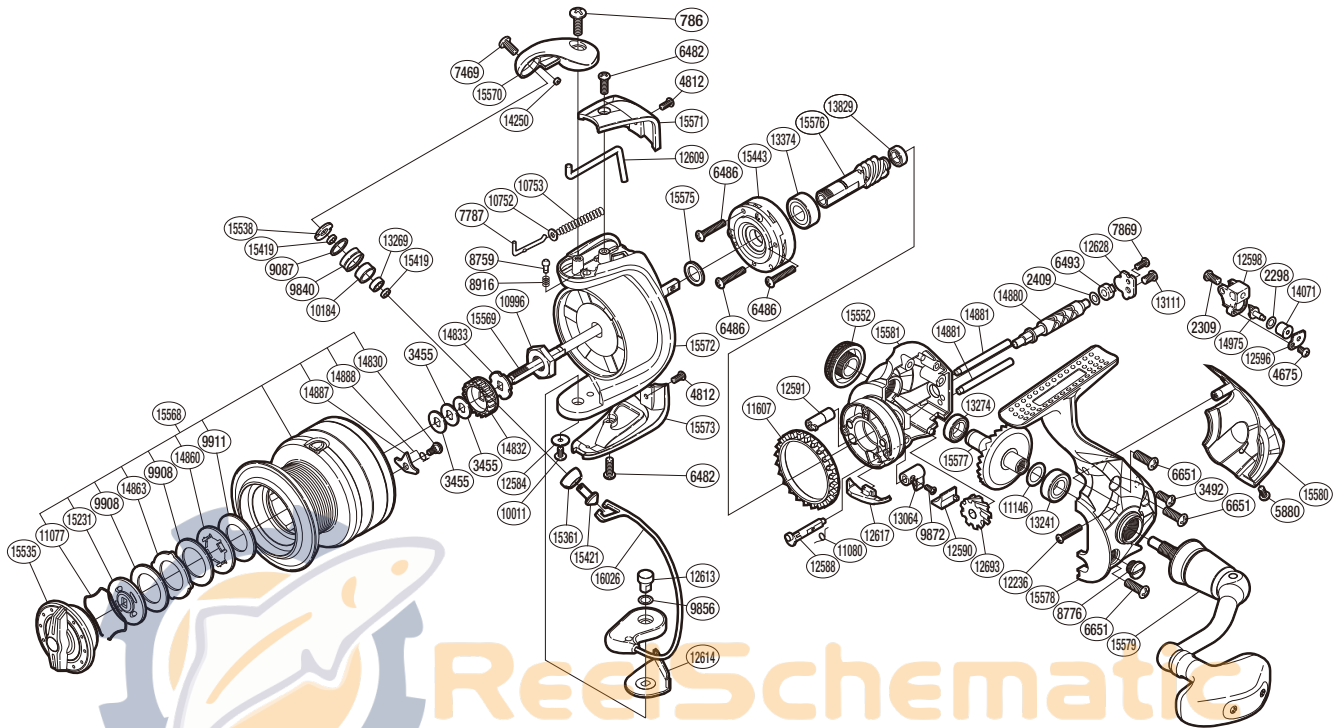

# SHIMANO

**SAROS** SA-RB

**SAR-4000FA**

Please note that the number of adjusting washers may not be the same as shown in the exploded views. (51SE764001U) (Adjustment will vary with each individual product.)